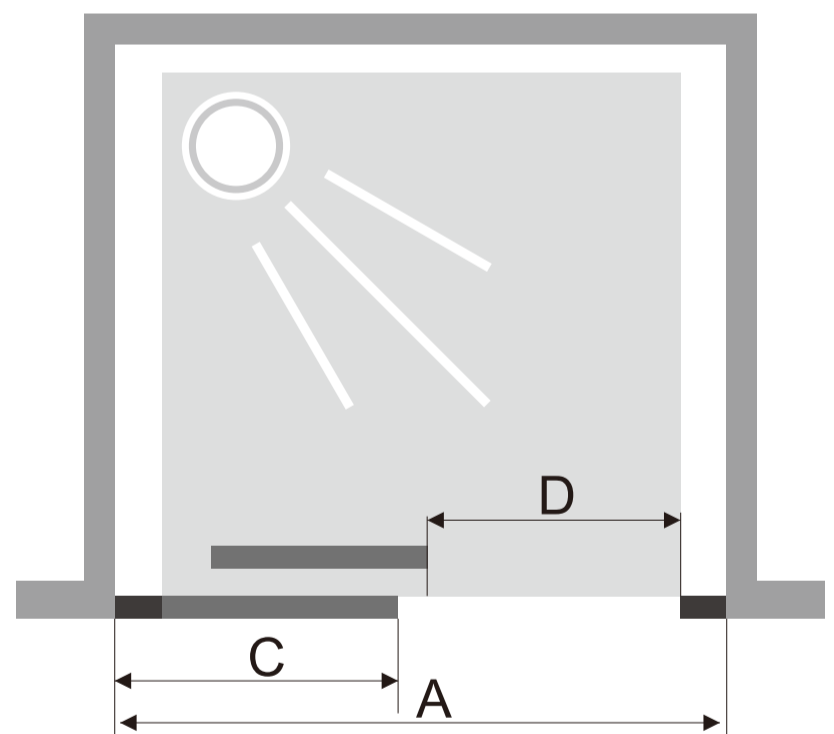

### Sliding Shower Door

8mm tempered clear glass

60mm adjustment for easy installation, each side 30mm adjustment

Metal double top and double bottom rollers

Metal black handle

MODEL	A(mm)	C(mm)	D(mm)
BO100SD8-B	940-1000	428	370
BO110SD8-B	1040-1100	478	420
BO120SD8-B	1140-1200	528	470
BO130SD8-B	1240-1300	528	520
BO140SD8-B	1340-1400	578	570
BO150SD8-B	1440-1500	578	620
BO160SD8-B	1540-1600	578	620
BO170SD8-B	1640-1700	578	620
BO180SD8-B	1740-1800	578	620

### Quadrant Shower Enclosure

8mm tempered clear glass

30mm adjustment for easy installation

Metal double top and double bottom rollers

Metal handle

MODEL	A(mm)	B(mm)	D(mm)
BO80X80Q8	770-800	770-800	400
BO90X90Q8	870-900	870-900	510
BO100X100Q8	970-900	970-900	510
BO90X76Q	870-900	730-760	430
BO100X80Q8	970-1000	770-800	450
BO120X80Q8	1170-1200	770-800	450
BO120X90Q8	1170-1200	870-900	510

Corner

Wall to Wall

Glass 8mm

### Sliding Shower Door

8mm tempered clear glass

60mm adjustment for easy installation, each side 30mm adjustment

Metal double top and double bottom rollers

Metal handle

MODEL	A(mm)	C(mm)	D(mm)
BO100SD8	940-1000	428	370
BO110SD8	1040-1100	478	420
BO120SD8	1140-1200	528	470
BO130SD8	1240-1300	528	520
BO140SD8	1340-1400	578	570
BO150SD8	1440-1500	578	620
BO160SD8	1540-1600	578	620
BO170SD8	1640-1700	578	620
BO180SD8	1740-1800	578	620