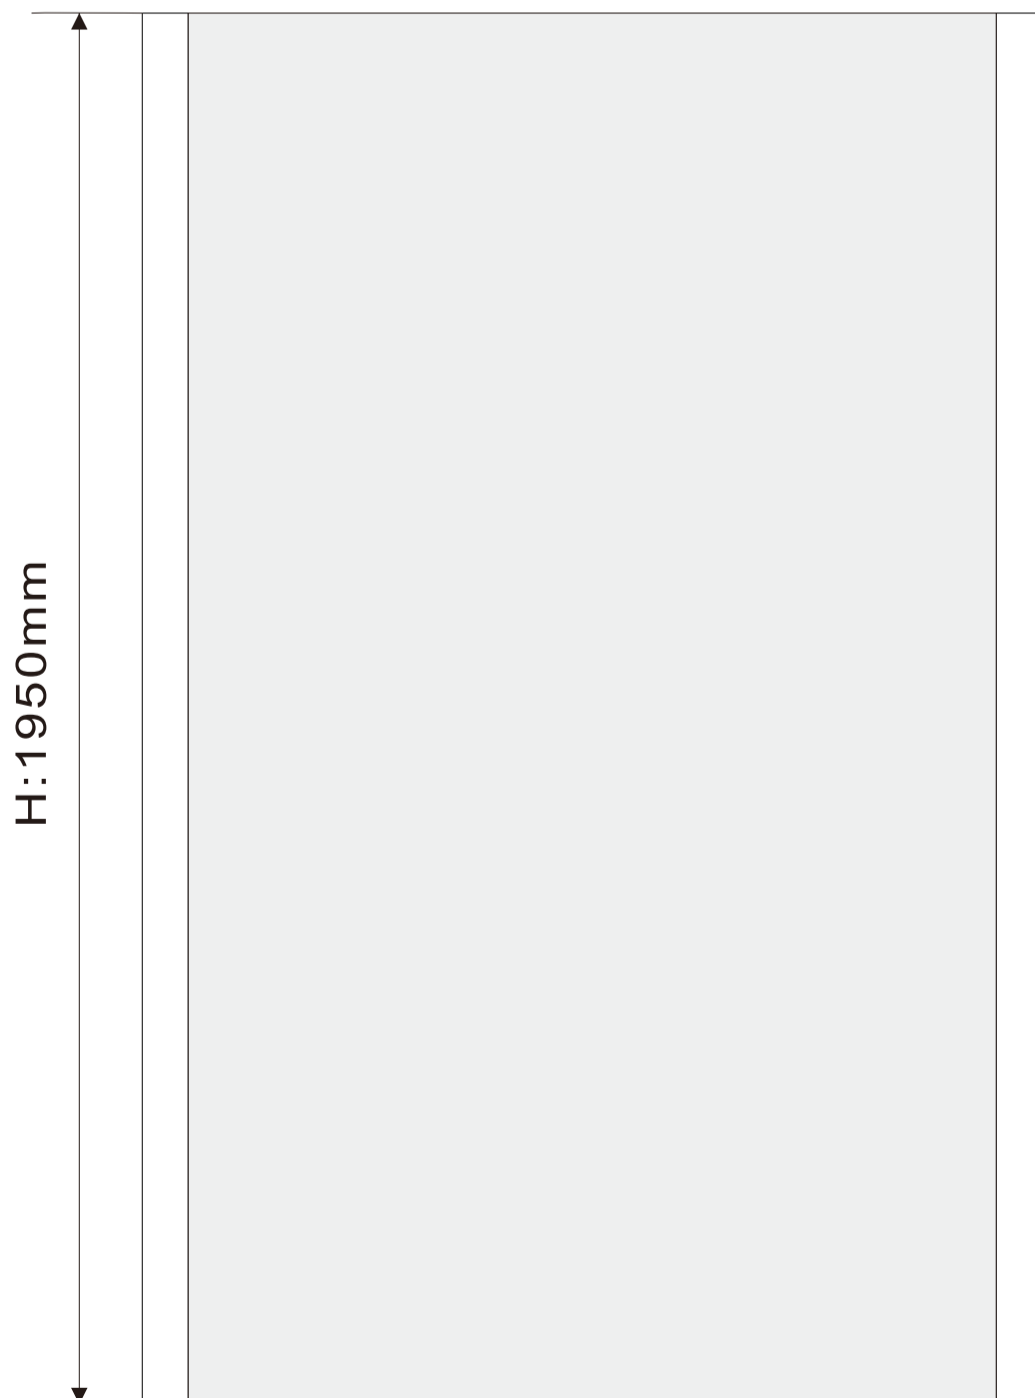

### Quadrant Shower Enclosure

8mm tempered clear glass

30mm adjustment for easy installation

Metal double top and double bottom rollers

Metal black handle

MODEL	A(mm)	B(mm)	D(mm)
BO80X80Q8-B	770-800	770-800	400
BO90X90Q8-B	870-900	870-900	510
BO100X100Q8-B	970-900	970-900	510
BO90X76Q-B	870-900	730-760	430
BO100X80Q8-B	970-1000	770-800	450
BO120X80Q8-B	1170-1200	770-800	450
BO120X90Q8-B	1170-1200	870-900	510

### Sliding Shower Door

8mm tempered clear glass

60mm adjustment for easy installation, each side 30mm adjustment

Metal double top and double bottom rollers

Metal black handle

MODEL	A(mm)	C(mm)	D(mm)
BO100SD8-B	940-1000	428	370
BO110SD8-B	1040-1100	478	420
BO120SD8-B	1140-1200	528	470
BO130SD8-B	1240-1300	528	520
BO140SD8-B	1340-1400	578	570
BO150SD8-B	1440-1500	578	620
BO160SD8-B	1540-1600	578	620
BO170SD8-B	1640-1700	578	620
BO180SD8-B	1740-1800	578	620

### Side Panel

8mm tempered clear glass

30mm adjustment for easy installation

MODEL	A(mm)
BO700SP8-B	670-700
BO760SP8-B	730-760
BO800SP8-B	770-800
BO900SP8-B	870-900
BO1000SP8-B	970-1000

Corner

Glass 8mm

### Quadrant Shower Enclosure

8mm tempered clear glass

30mm adjustment for easy installation

Metal double top and double bottom rollers

Metal handle

MODEL	A(mm)	B(mm)	D(mm)
BO80X80Q8	770-800	770-800	400
BO90X90Q8	870-900	870-900	510
BO100X100Q8	970-900	970-900	510
BO90X76Q	870-900	730-760	430
BO100X80Q8	970-1000	770-800	450
BO120X80Q8	1170-1200	770-800	450
BO120X90Q8	1170-1200	870-900	510