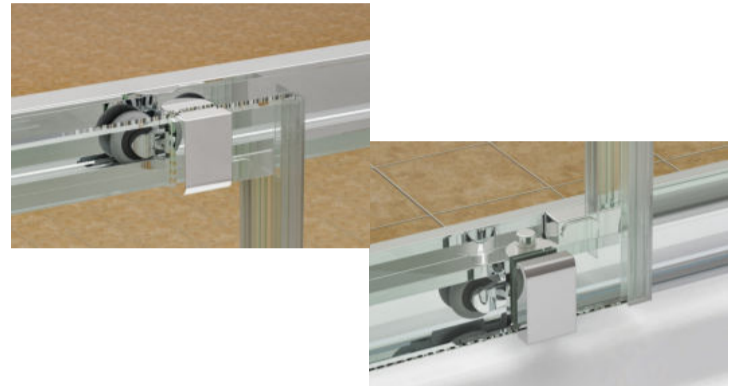

### Sliding Shower Door

8mm tempered clear glass

60mm adjustment for easy installation, each side 30mm adjustment

Metal double top and double bottom rollers

Metal black handle

MODEL	A(mm)	C(mm)	D(mm)
BO100SD8-B	940-1000	428	370
BO110SD8-B	1040-1100	478	420
BO120SD8-B	1140-1200	528	470
BO130SD8-B	1240-1300	528	520
BO140SD8-B	1340-1400	578	570
BO150SD8-B	1440-1500	578	620
BO160SD8-B	1540-1600	578	620
BO170SD8-B	1640-1700	578	620
BO180SD8-B	1740-1800	578	620

### Side Panel

8mm tempered clear glass

30mm adjustment for easy installation

MODEL	A(mm)
BO700SP8-B	670-700
BO760SP8-B	730-760
BO800SP8-B	770-800
BO900SP8-B	870-900
BO1000SP8-B	970-1000

Corner

Glass 8mm

### Quadrant Shower Enclosure

8mm tempered clear glass

30mm adjustment for easy installation

Metal double top and double bottom rollers

Metal handle

MODEL	A(mm)	B(mm)	D(mm)
BO80X80Q8	770-800	770-800	400
BO90X90Q8	870-900	870-900	510
BO100X100Q8	970-900	970-900	510
BO90X76Q	870-900	730-760	430
BO100X80Q8	970-1000	770-800	450
BO120X80Q8	1170-1200	770-800	450
BO120X90Q8	1170-1200	870-900	510