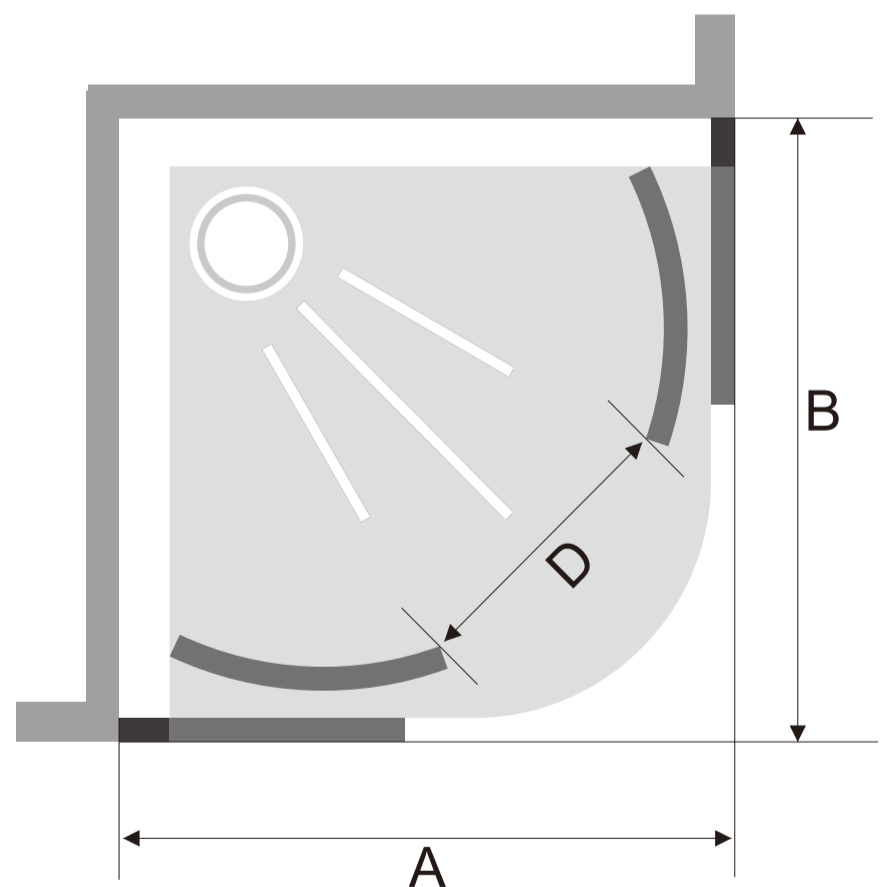

### Quadrant Shower Enclosure

8mm tempered clear glass

30mm adjustment for easy installation

Metal double top and double bottom rollers

Metal black handle

MODEL	A(mm)	B(mm)	D(mm)
BO80X80Q8-B	770-800	770-800	400
BO90X90Q8-B	870-900	870-900	510
BO100X100Q8-B	970-900	970-900	510
BO90X76Q-B	870-900	730-760	430
BO100X80Q8-B	970-1000	770-800	450
BO120X80Q8-B	1170-1200	770-800	450
BO120X90Q8-B	1170-1200	870-900	510

### Sliding Shower Door

8mm tempered clear glass

60mm adjustment for easy installation, each side 30mm adjustment

Metal double top and double bottom rollers

Metal black handle

MODEL	A(mm)	C(mm)	D(mm)
BO100SD8-B	940-1000	428	370
BO110SD8-B	1040-1100	478	420
BO120SD8-B	1140-1200	528	470
BO130SD8-B	1240-1300	528	520
BO140SD8-B	1340-1400	578	570
BO150SD8-B	1440-1500	578	620
BO160SD8-B	1540-1600	578	620
BO170SD8-B	1640-1700	578	620
BO180SD8-B	1740-1800	578	620

### Side Panel

8mm tempered clear glass

30mm adjustment for easy installation

MODEL	A(mm)
BO700SP8-B	670-700
BO760SP8-B	730-760
BO800SP8-B	770-800
BO900SP8-B	870-900
BO1000SP8-B	970-1000

Corner

Glass 8mm

### Quadrant Shower Enclosure

8mm tempered clear glass

30mm adjustment for easy installation

Metal double top and double bottom rollers

Metal handle

MODEL	A(mm)	B(mm)	D(mm)
BO80X80Q8	770-800	770-800	400
BO90X90Q8	870-900	870-900	510
BO100X100Q8	970-900	970-900	510
BO90X76Q	870-900	730-760	430
BO100X80Q8	970-1000	770-800	450
BO120X80Q8	1170-1200	770-800	450
BO120X90Q8	1170-1200	870-900	510