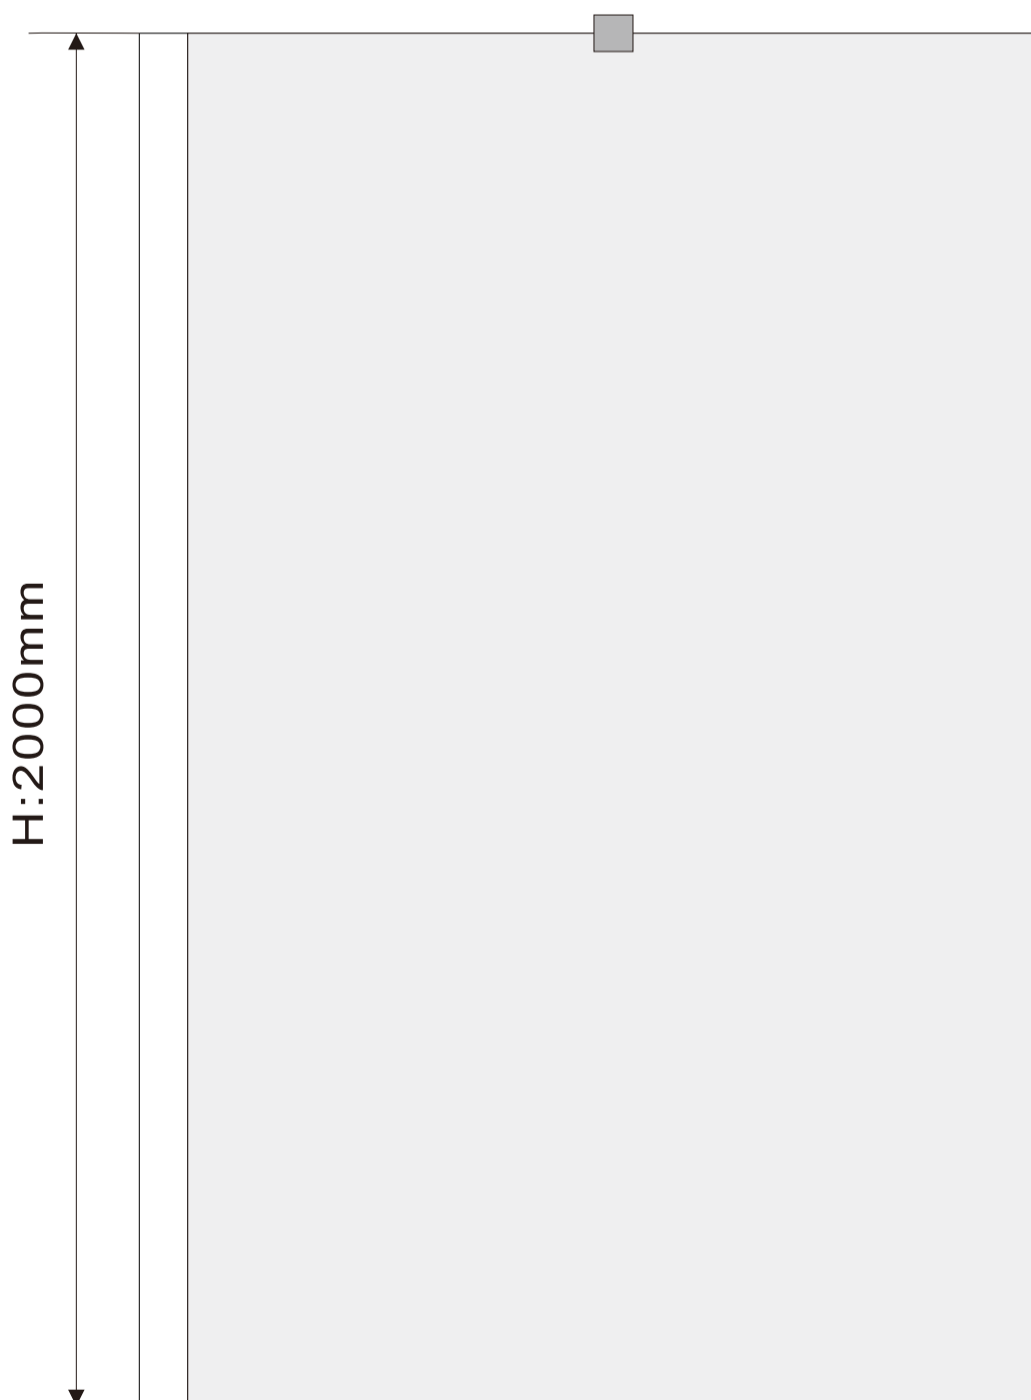

Wet Room With Arm

8mm tempered clear glass

Nano easy clean glass

20mm adjustment for easy installation