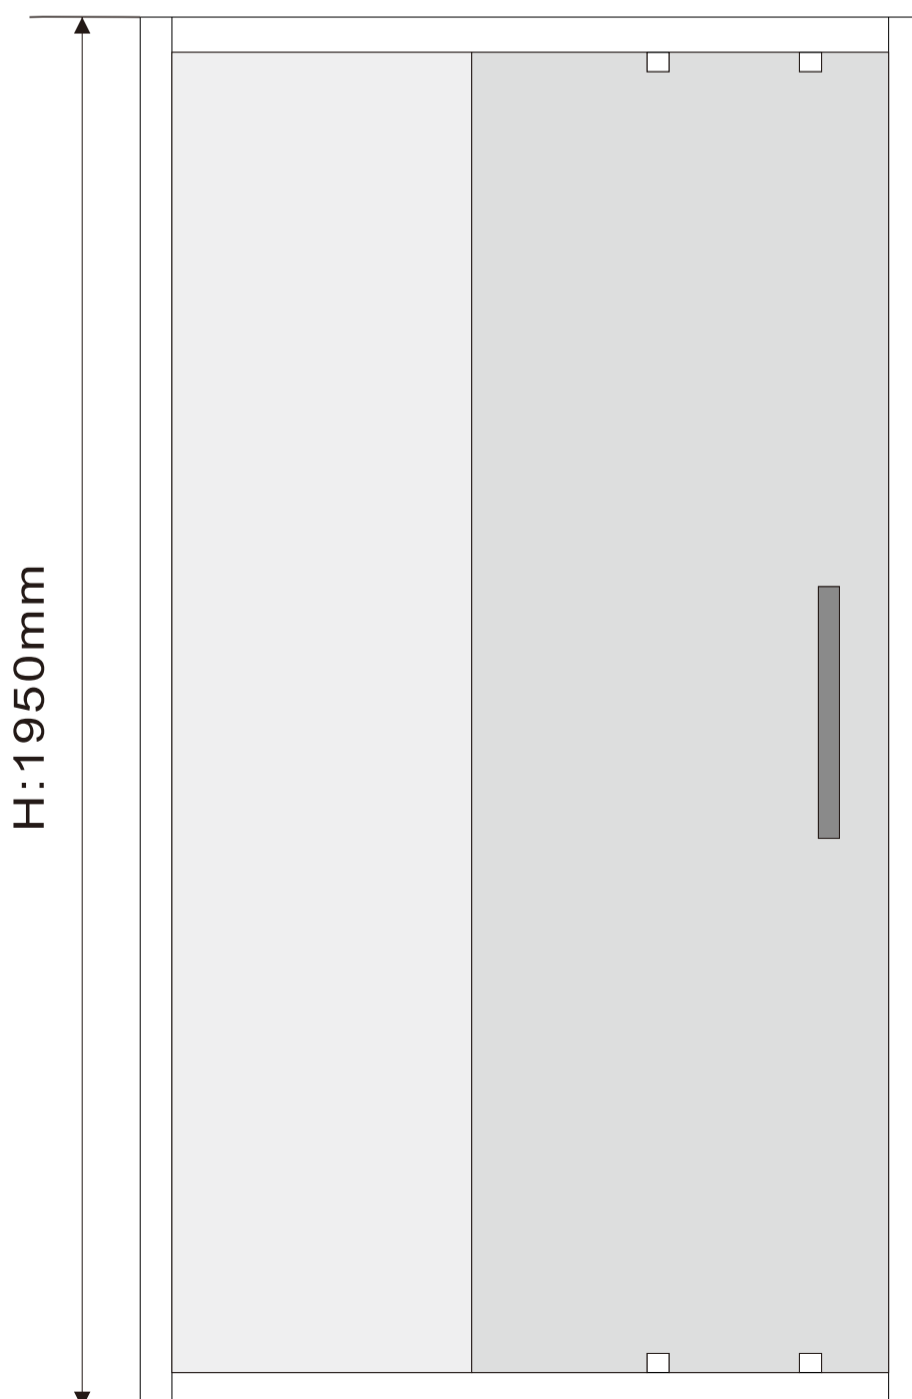

### Quadrant Shower Enclosure

8mm tempered clear glass

30mm adjustment for easy installation

Metal double top and double bottom rollers

Metal black handle

MODEL	A(mm)	B(mm)	D(mm)
BO80X80Q8-B	770-800	770-800	400
BO90X90Q8-B	870-900	870-900	510
BO100X100Q8-B	970-900	970-900	510
BO90X76Q-B	870-900	730-760	430
BO100X80Q8-B	970-1000	770-800	450
BO120X80Q8-B	1170-1200	770-800	450
BO120X90Q8-B	1170-1200	870-900	510

### Sliding Shower Door

8mm tempered clear glass

60mm adjustment for easy installation, each side 30mm adjustment

Metal double top and double bottom rollers

Metal black handle

MODEL	A(mm)	C(mm)	D(mm)
BO100SD8-B	940-1000	428	370
BO110SD8-B	1040-1100	478	420
BO120SD8-B	1140-1200	528	470
BO130SD8-B	1240-1300	528	520
BO140SD8-B	1340-1400	578	570
BO150SD8-B	1440-1500	578	620
BO160SD8-B	1540-1600	578	620
BO170SD8-B	1640-1700	578	620
BO180SD8-B	1740-1800	578	620

### Quadrant Shower Enclosure

8mm tempered clear glass

30mm adjustment for easy installation

Metal double top and double bottom rollers

Metal handle

MODEL	A(mm)	B(mm)	D(mm)
BO80X80Q8	770-800	770-800	400
BO90X90Q8	870-900	870-900	510
BO100X100Q8	970-900	970-900	510
BO90X76Q	870-900	730-760	430
BO100X80Q8	970-1000	770-800	450
BO120X80Q8	1170-1200	770-800	450
BO120X90Q8	1170-1200	870-900	510

### Sliding Shower Door

8mm tempered clear glass

60mm adjustment for easy installation, each side 30mm adjustment

Metal double top and double bottom rollers

Metal handle

MODEL	A(mm)	C(mm)	D(mm)
BO100SD8	940-1000	428	370
BO110SD8	1040-1100	478	420
BO120SD8	1140-1200	528	470
BO130SD8	1240-1300	528	520
BO140SD8	1340-1400	578	570
BO150SD8	1440-1500	578	620
BO160SD8	1540-1600	578	620
BO170SD8	1640-1700	578	620
BO180SD8	1740-1800	578	620