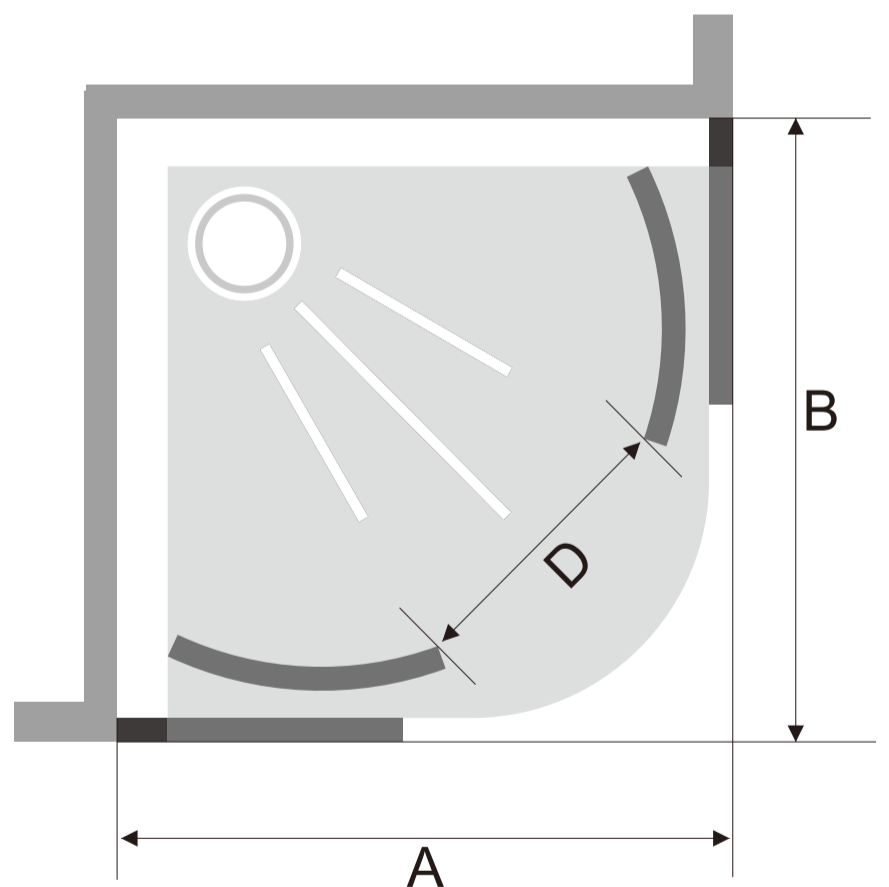

### Quadrant Shower Enclosure

8mm tempered clear glass

30mm adjustment for easy installation

Metal double top and double bottom rollers

Metal black handle

MODEL	A(mm)	B(mm)	D(mm)
BO80X80Q8-B	770-800	770-800	400
BO90X90Q8-B	870-900	870-900	510
BO100X100Q8-B	970-900	970-900	510
BO90X76Q-B	870-900	730-760	430
BO100X80Q8-B	970-1000	770-800	450
BO120X80Q8-B	1170-1200	770-800	450
BO120X90Q8-B	1170-1200	870-900	510

### Sliding Shower Door

8mm tempered clear glass

60mm adjustment for easy installation, each side 30mm adjustment

Metal double top and double bottom rollers

Metal black handle

MODEL	A(mm)	C(mm)	D(mm)
BO100SD8-B	940-1000	428	370
BO110SD8-B	1040-1100	478	420
BO120SD8-B	1140-1200	528	470
BO130SD8-B	1240-1300	528	520
BO140SD8-B	1340-1400	578	570
BO150SD8-B	1440-1500	578	620
BO160SD8-B	1540-1600	578	620
BO170SD8-B	1640-1700	578	620
BO180SD8-B	1740-1800	578	620

### Quadrant Shower Enclosure

8mm tempered clear glass

30mm adjustment for easy installation

Metal double top and double bottom rollers

Metal handle

MODEL	A(mm)	B(mm)	D(mm)
BO80X80Q8	770-800	770-800	400
BO90X90Q8	870-900	870-900	510
BO100X100Q8	970-900	970-900	510
BO90X76Q	870-900	730-760	430
BO100X80Q8	970-1000	770-800	450
BO120X80Q8	1170-1200	770-800	450
BO120X90Q8	1170-1200	870-900	510

### Sliding Shower Door

8mm tempered clear glass

60mm adjustment for easy installation, each side 30mm adjustment

Metal double top and double bottom rollers

Metal handle

MODEL	A(mm)	C(mm)	D(mm)
BO100SD8	940-1000	428	370
BO110SD8	1040-1100	478	420
BO120SD8	1140-1200	528	470
BO130SD8	1240-1300	528	520
BO140SD8	1340-1400	578	570
BO150SD8	1440-1500	578	620
BO160SD8	1540-1600	578	620
BO170SD8	1640-1700	578	620
BO180SD8	1740-1800	578	620