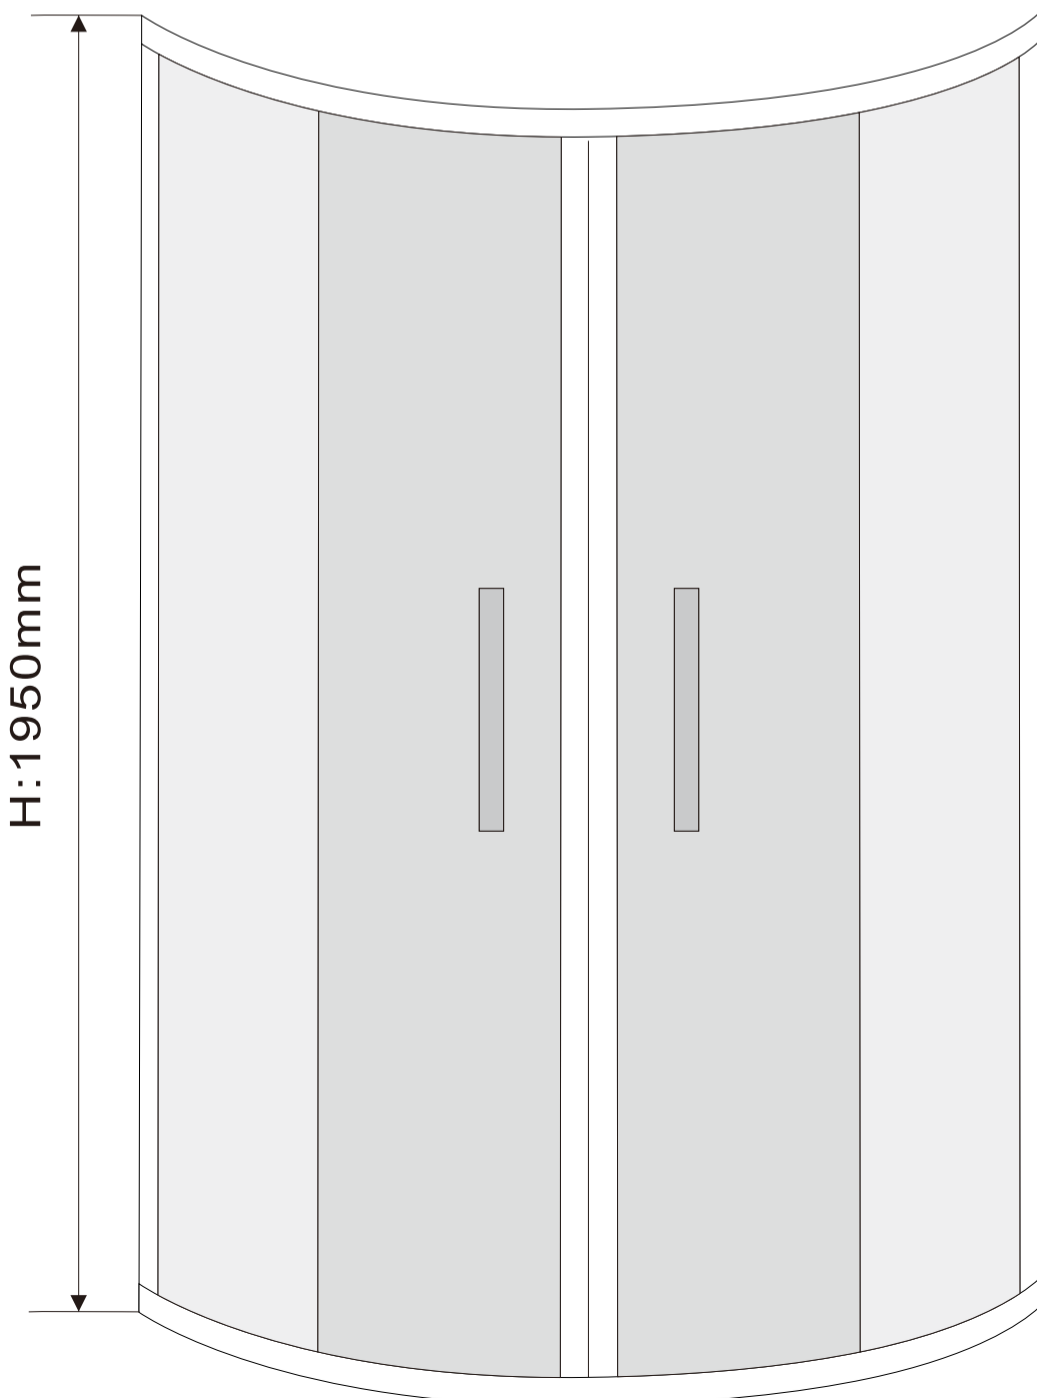

### Quadrant Shower Enclosure

8mm tempered clear glass

30mm adjustment for easy installation

Metal double top and double bottom rollers

Metal black handle

MODEL	A(mm)	B(mm)	D(mm)
BO80X80Q8-B	770-800	770-800	400
BO90X90Q8-B	870-900	870-900	510
BO100X100Q8-B	970-900	970-900	510
BO90X76Q-B	870-900	730-760	430
BO100X80Q8-B	970-1000	770-800	450
BO120X80Q8-B	1170-1200	770-800	450
BO120X90Q8-B	1170-1200	870-900	510

Corner

Wall to Wall

Glass 8mm

### Sliding Shower Door

8mm tempered clear glass

60mm adjustment for easy installation, each side 30mm adjustment

Metal double top and double bottom rollers

Metal black handle

MODEL	A(mm)	C(mm)	D(mm)
BO100SD8-B	940-1000	428	370
BO110SD8-B	1040-1100	478	420
BO120SD8-B	1140-1200	528	470
BO130SD8-B	1240-1300	528	520
BO140SD8-B	1340-1400	578	570
BO150SD8-B	1440-1500	578	620
BO160SD8-B	1540-1600	578	620
BO170SD8-B	1640-1700	578	620
BO180SD8-B	1740-1800	578	620

### Quadrant Shower Enclosure

8mm tempered clear glass

30mm adjustment for easy installation

Metal double top and double bottom rollers

Metal handle

MODEL	A(mm)	B(mm)	D(mm)
BO80X80Q8	770-800	770-800	400
BO90X90Q8	870-900	870-900	510
BO100X100Q8	970-900	970-900	510
BO90X76Q	870-900	730-760	430
BO100X80Q8	970-1000	770-800	450
BO120X80Q8	1170-1200	770-800	450
BO120X90Q8	1170-1200	870-900	510