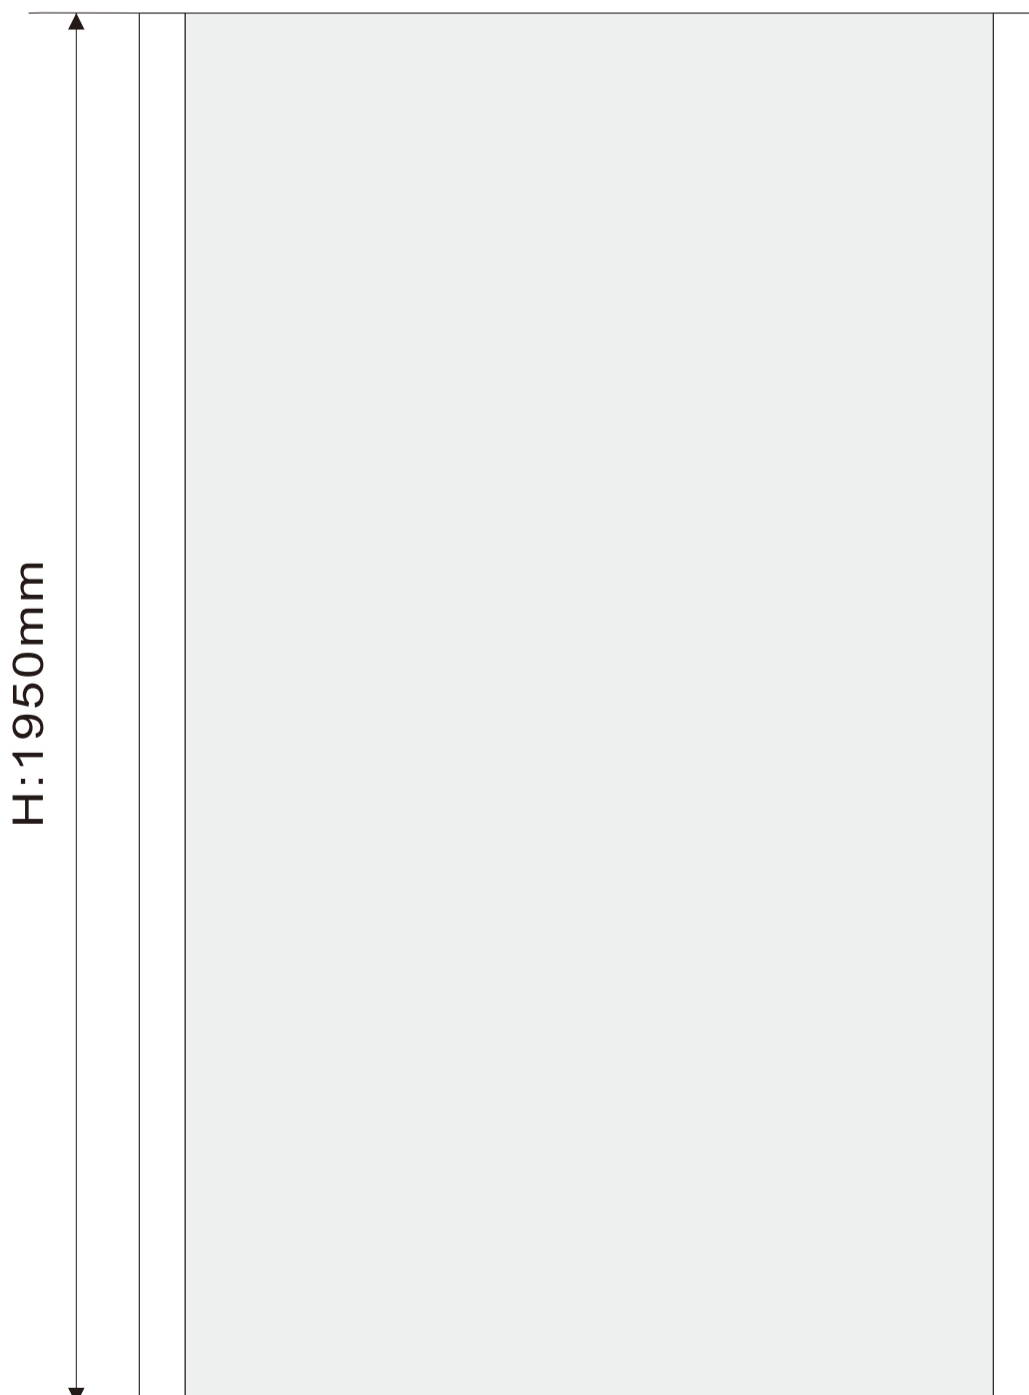

Side Panel

8mm tempered clear glass

30mm adjustment for easy installation