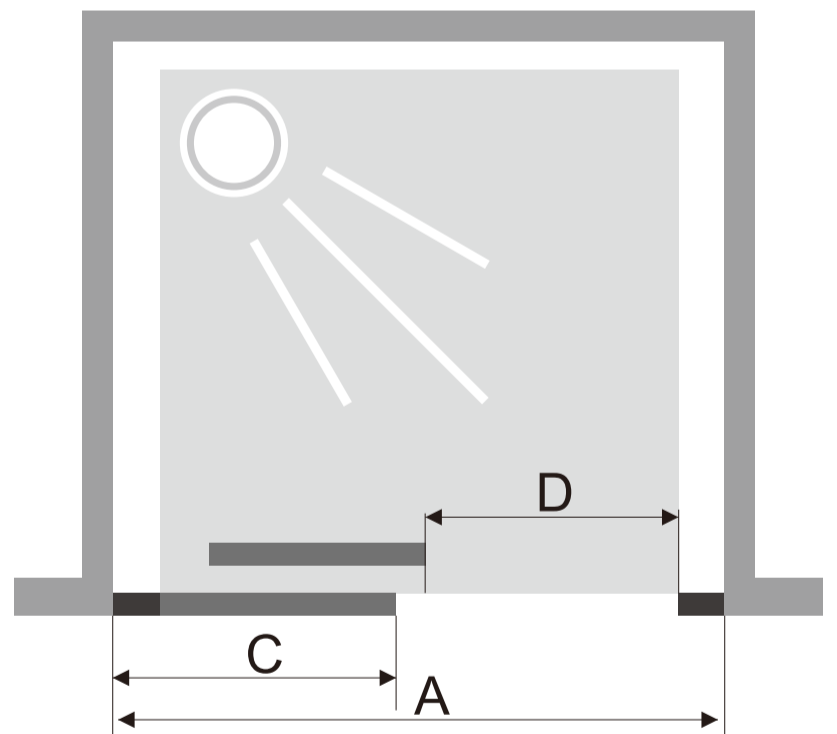

### Quadrant Shower Enclosure

8mm tempered clear glass

30mm adjustment for easy installation

Metal double top and double bottom rollers

Metal black handle

MODEL	A(mm)	B(mm)	D(mm)
BO80X80Q8-B	770-800	770-800	400
BO90X90Q8-B	870-900	870-900	510
BO100X100Q8-B	970-900	970-900	510
BO90X76Q-B	870-900	730-760	430
BO100X80Q8-B	970-1000	770-800	450
BO120X80Q8-B	1170-1200	770-800	450
BO120X90Q8-B	1170-1200	870-900	510

Corner

Wall to Wall

Glass 8mm

### Sliding Shower Door

8mm tempered clear glass

60mm adjustment for easy installation, each side 30mm adjustment

Metal double top and double bottom rollers

Metal black handle

MODEL	A(mm)	C(mm)	D(mm)
BO100SD8-B	940-1000	428	370
BO110SD8-B	1040-1100	478	420
BO120SD8-B	1140-1200	528	470
BO130SD8-B	1240-1300	528	520
BO140SD8-B	1340-1400	578	570
BO150SD8-B	1440-1500	578	620
BO160SD8-B	1540-1600	578	620
BO170SD8-B	1640-1700	578	620
BO180SD8-B	1740-1800	578	620

### Quadrant Shower Enclosure

8mm tempered clear glass

30mm adjustment for easy installation

Metal double top and double bottom rollers

Metal handle

MODEL	A(mm)	B(mm)	D(mm)
BO80X80Q8	770-800	770-800	400
BO90X90Q8	870-900	870-900	510
BO100X100Q8	970-900	970-900	510
BO90X76Q	870-900	730-760	430
BO100X80Q8	970-1000	770-800	450
BO120X80Q8	1170-1200	770-800	450
BO120X90Q8	1170-1200	870-900	510