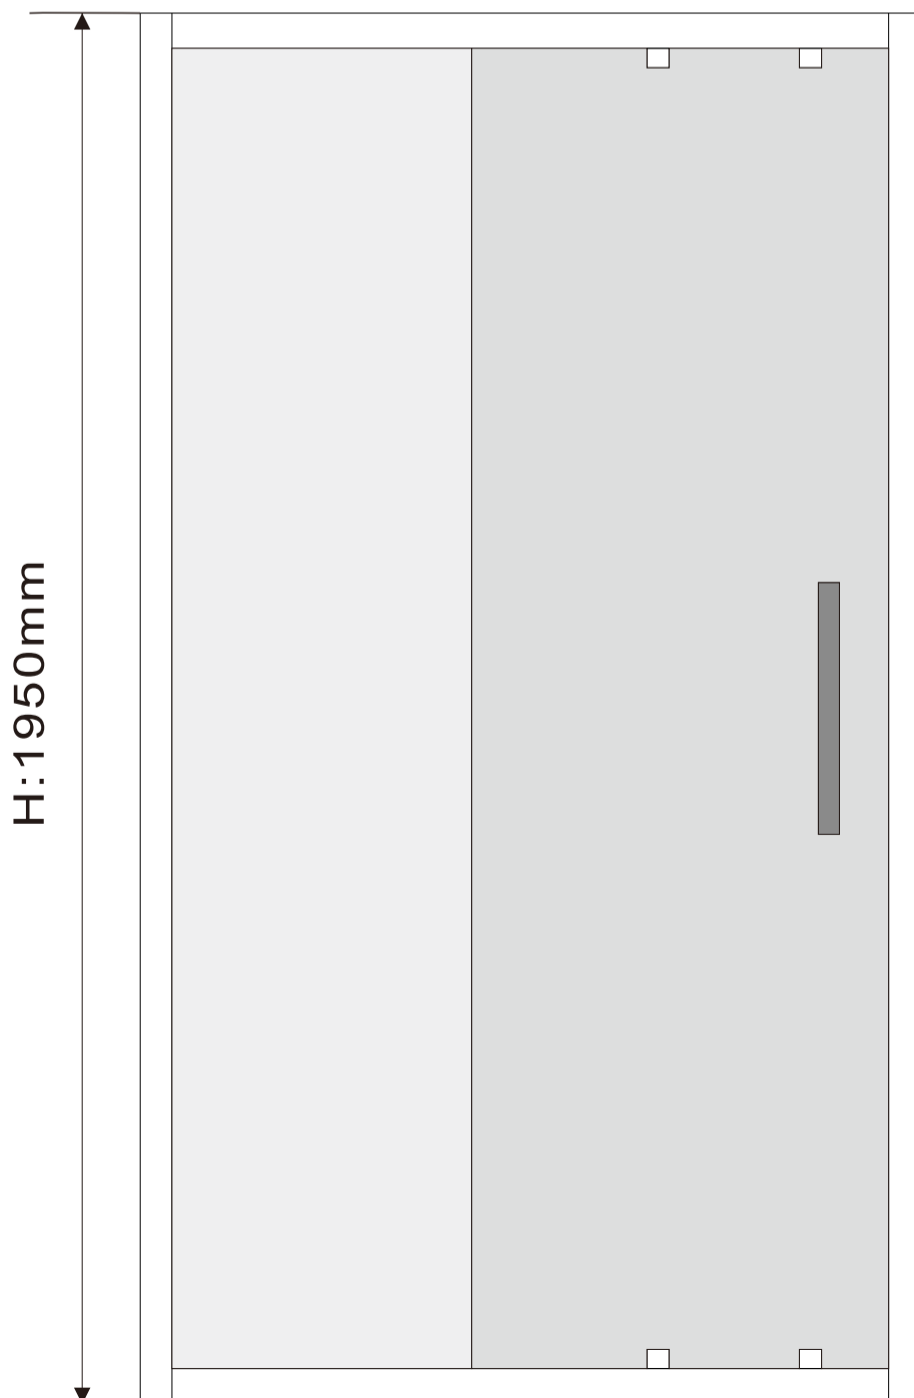

### Quadrant Shower Enclosure

8mm tempered clear glass

30mm adjustment for easy installation

Metal double top and double bottom rollers

Metal black handle

MODEL	A(mm)	B(mm)	D(mm)
BO80X80Q8-B	770-800	770-800	400
BO90X90Q8-B	870-900	870-900	510
BO100X100Q8-B	970-900	970-900	510
BO90X76Q-B	870-900	730-760	430
BO100X80Q8-B	970-1000	770-800	450
BO120X80Q8-B	1170-1200	770-800	450
BO120X90Q8-B	1170-1200	870-900	510

Corner

Wall to Wall

Glass 8mm

### Sliding Shower Door

8mm tempered clear glass

60mm adjustment for easy installation, each side 30mm adjustment

Metal double top and double bottom rollers

Metal black handle

MODEL	A(mm)	C(mm)	D(mm)
BO100SD8-B	940-1000	428	370
BO110SD8-B	1040-1100	478	420
BO120SD8-B	1140-1200	528	470
BO130SD8-B	1240-1300	528	520
BO140SD8-B	1340-1400	578	570
BO150SD8-B	1440-1500	578	620
BO160SD8-B	1540-1600	578	620
BO170SD8-B	1640-1700	578	620
BO180SD8-B	1740-1800	578	620

### Quadrant Shower Enclosure

8mm tempered clear glass

30mm adjustment for easy installation

Metal double top and double bottom rollers

Metal handle

MODEL	A(mm)	B(mm)	D(mm)
BO80X80Q8	770-800	770-800	400
BO90X90Q8	870-900	870-900	510
BO100X100Q8	970-900	970-900	510
BO90X76Q	870-900	730-760	430
BO100X80Q8	970-1000	770-800	450
BO120X80Q8	1170-1200	770-800	450
BO120X90Q8	1170-1200	870-900	510