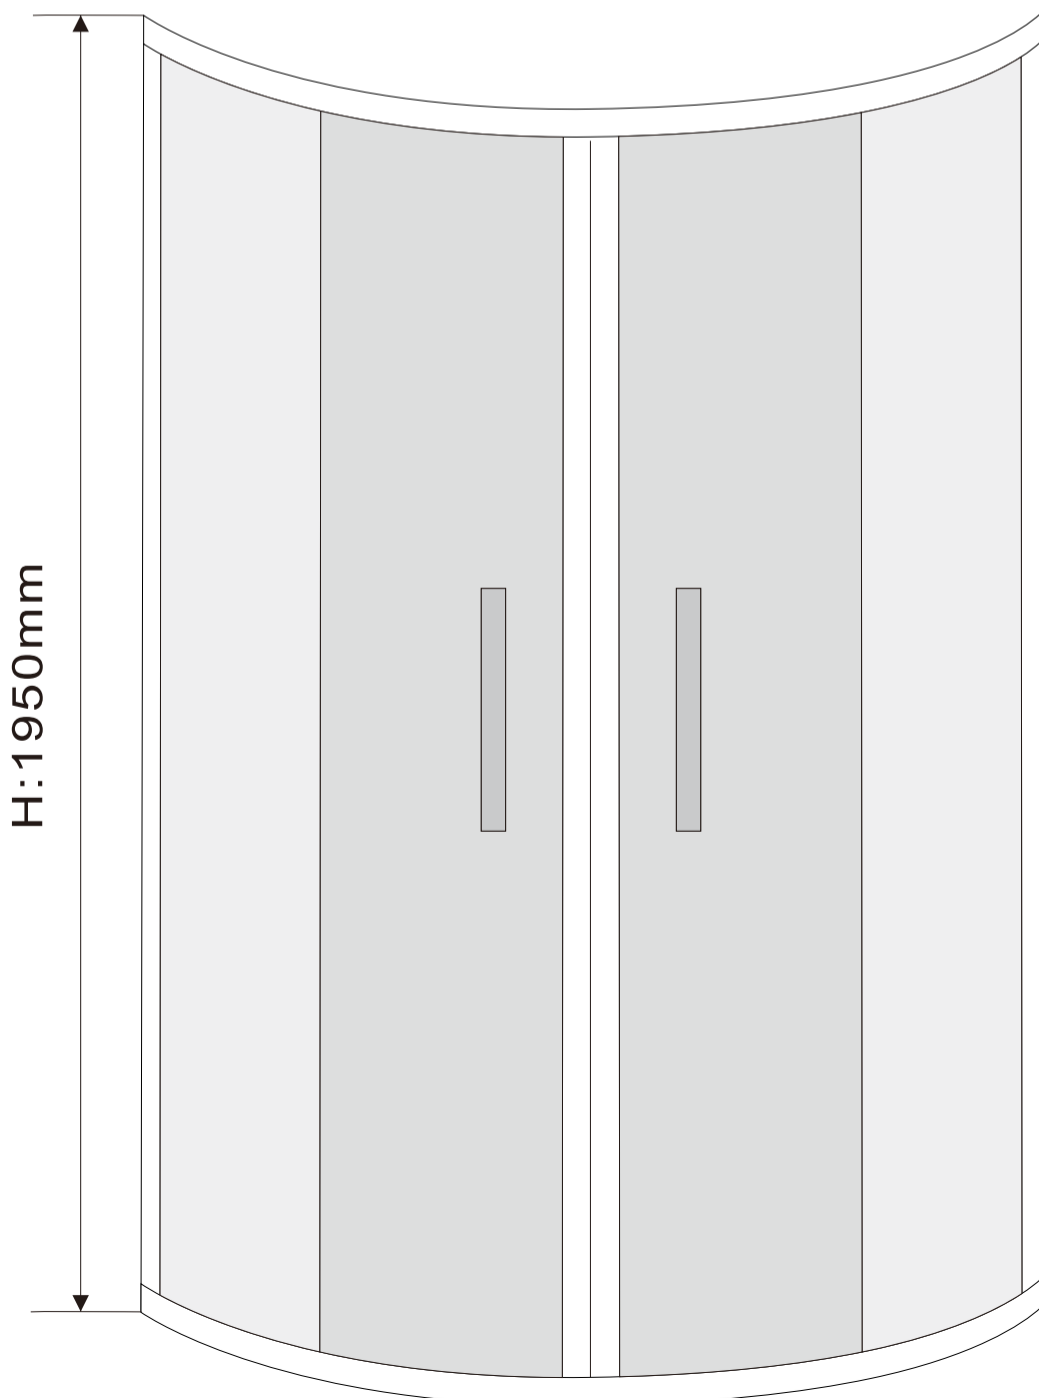

### Quadrant Shower Enclosure

8mm tempered clear glass

30mm adjustment for easy installation

Metal double top and double bottom rollers

Metal black handle

MODEL	A(mm)	B(mm)	D(mm)
BO80X80Q8-B	770-800	770-800	400
BO90X90Q8-B	870-900	870-900	510
BO100X100Q8-B	970-900	970-900	510
BO90X76Q-B	870-900	730-760	430
BO100X80Q8-B	970-1000	770-800	450
BO120X80Q8-B	1170-1200	770-800	450
BO120X90Q8-B	1170-1200	870-900	510

### Sliding Shower Door

8mm tempered clear glass

60mm adjustment for easy installation, each side 30mm adjustment

Metal double top and double bottom rollers

Metal black handle

MODEL	A(mm)	C(mm)	D(mm)
BO100SD8-B	940-1000	428	370
BO110SD8-B	1040-1100	478	420
BO120SD8-B	1140-1200	528	470
BO130SD8-B	1240-1300	528	520
BO140SD8-B	1340-1400	578	570
BO150SD8-B	1440-1500	578	620
BO160SD8-B	1540-1600	578	620
BO170SD8-B	1640-1700	578	620
BO180SD8-B	1740-1800	578	620

### Side Panel

8mm tempered clear glass

30mm adjustment for easy installation

MODEL	A(mm)
BO700SP8-B	670-700
BO760SP8-B	730-760
BO800SP8-B	770-800
BO900SP8-B	870-900
BO1000SP8-B	970-1000

Corner

Glass 8mm

### Quadrant Shower Enclosure

8mm tempered clear glass

30mm adjustment for easy installation

Metal double top and double bottom rollers

Metal handle

MODEL	A(mm)	B(mm)	D(mm)
BO80X80Q8	770-800	770-800	400
BO90X90Q8	870-900	870-900	510
BO100X100Q8	970-900	970-900	510
BO90X76Q	870-900	730-760	430
BO100X80Q8	970-1000	770-800	450
BO120X80Q8	1170-1200	770-800	450
BO120X90Q8	1170-1200	870-900	510